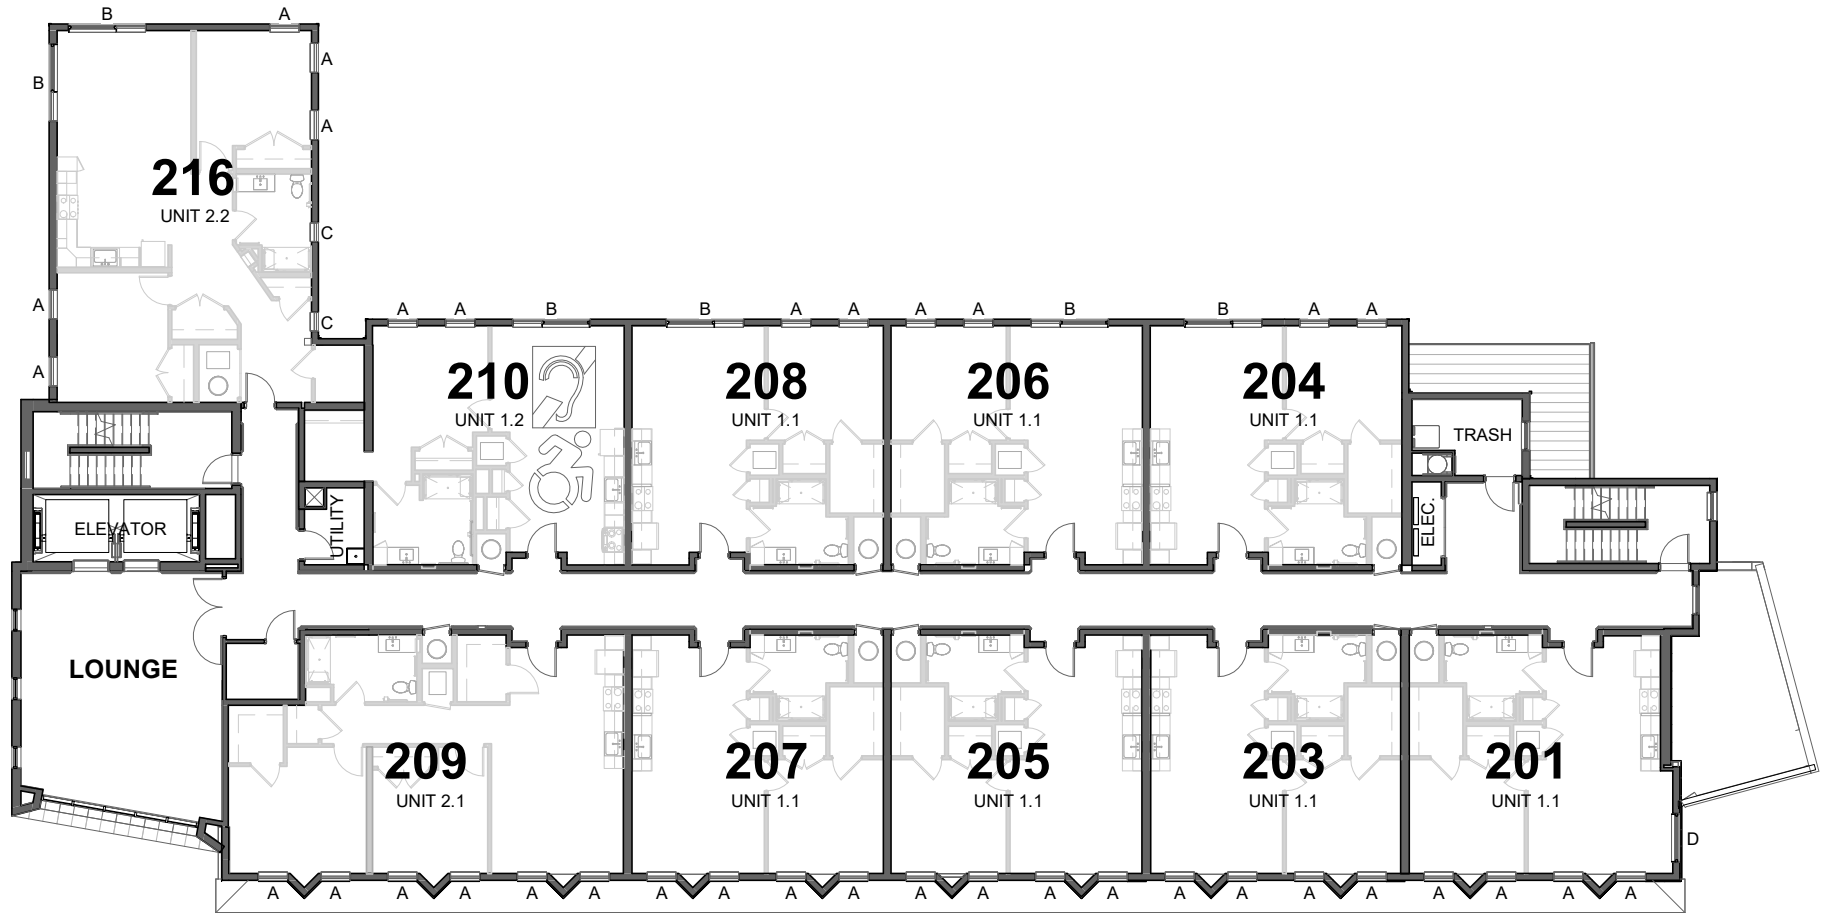

Mosaic Apartments

3221 Forbes Avenue
Pittsburgh, PA 15213

Window Legend:
A 3'-0" x 6'-0"
B 8'-0" x 6'-0"
C 2'-0" x 6'-0"
D 5'-0" x 6'-0"