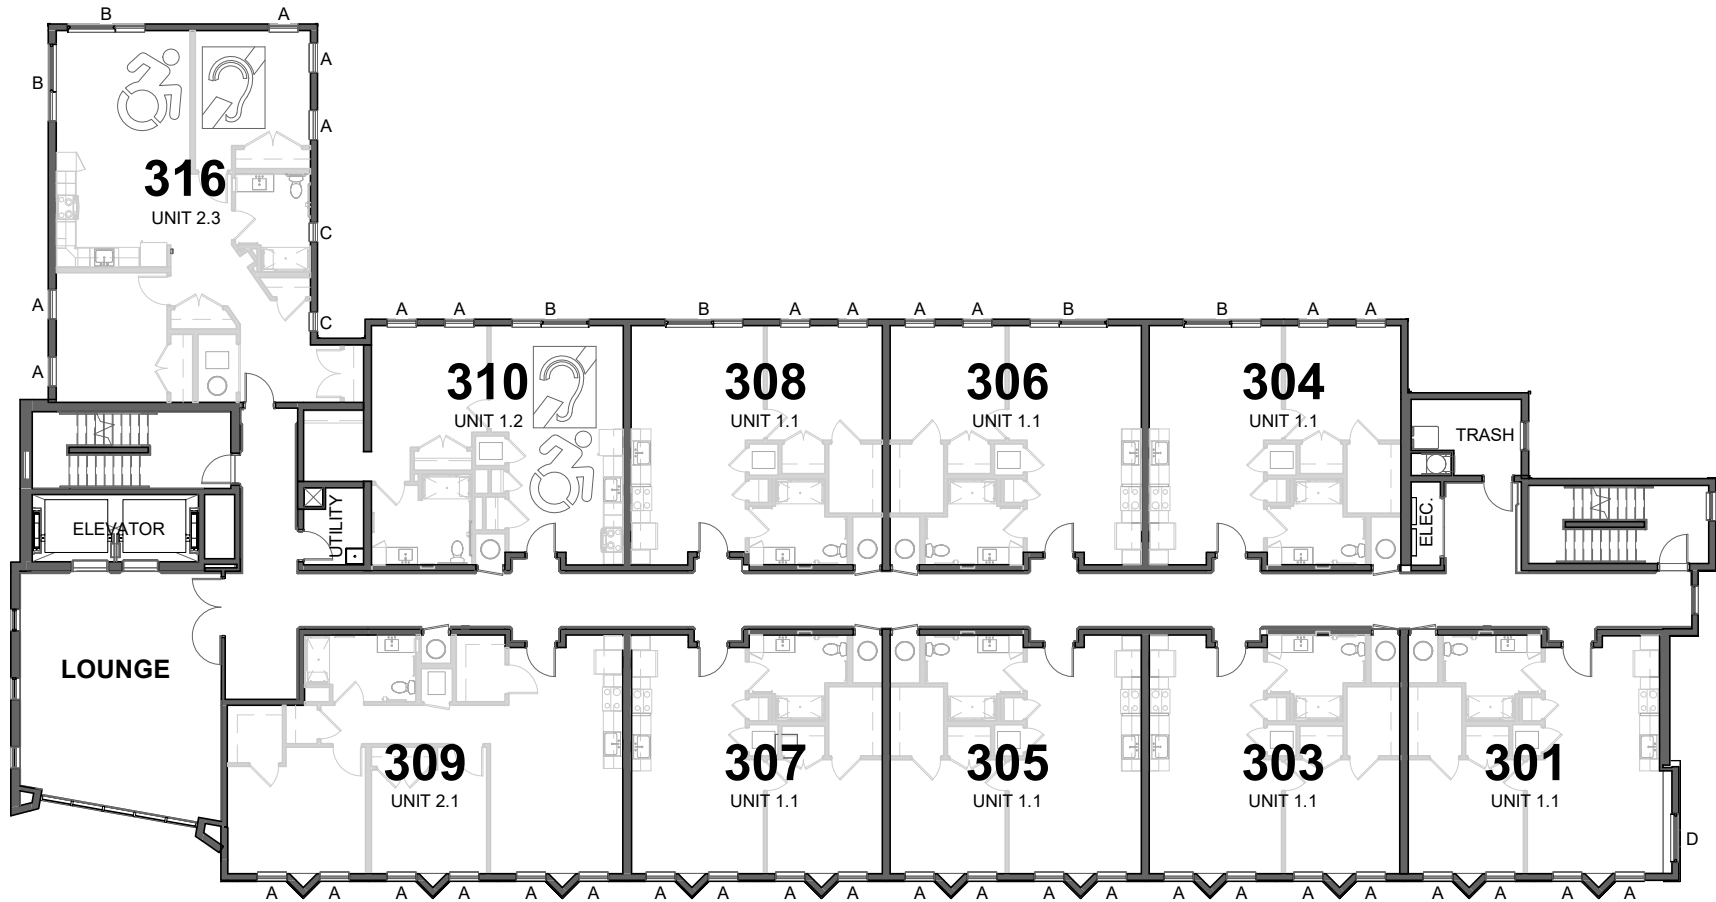

3221 Forbes Avenue
Pittsburgh, PA 15213

Window Legend:
A 3'-0" x 6'-0"
B 8'-0" x 6'-0"
C 2'-0" x 6'-0"
D 5'-0" x 6'-0"

Mosaic Apartments

3221 Forbes Avenue
Pittsburgh, PA 15213

Window Legend:
A 3'-0" x 6'-0"
B 8'-0" x 6'-0"
C 2'-0" x 6'-0"
D 5'-0" x 6'-0"

Mosaic Apartments

3221 Forbes Avenue
Pittsburgh, PA 15213

Window Legend:
A 3'-0" x 6'-0"
B 8'-0" x 6'-0"
C 2'-0" x 6'-0"
D 5'-0" x 6'-0"

Mosaic Apartments

3221 Forbes Avenue
Pittsburgh, PA 15213

Window Legend:
A 3'-0" x 6'-0"
B 8'-0" x 6'-0"
C 2'-0" x 6'-0"
D 5'-0" x 6'-0"

Mosaic Apartments

3221 Forbes Avenue
Pittsburgh, PA 15213

FRONT UNIT SHOWN IN TYPICAL UNIT 1.1 PLAN
NOOKS OMITED AT REAR UNITS.
8'-0" x 6'-0" WINDOW AT LIVING ROOM OF REAR UNITS

UNIT 1.1
642 net square feet