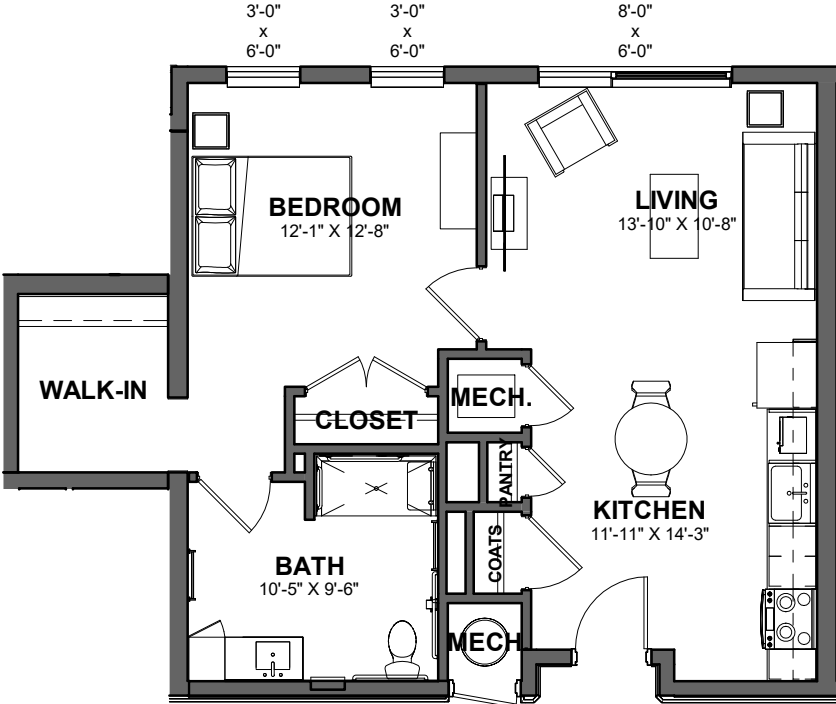

3221 Forbes Avenue
Pittsburgh, PA 15213

Window Legend:
A 3'-0" x 6'-0"
B 8'-0" x 6'-0"
C 2'-0" x 6'-0"
D 5'-0" x 6'-0"

Mosaic Apartments

3221 Forbes Avenue
Pittsburgh, PA 15213

Window Legend:
A 3'-0" x 6'-0"
B 8'-0" x 6'-0"
C 2'-0" x 6'-0"
D 5'-0" x 6'-0"

Mosaic Apartments

3221 Forbes Avenue
Pittsburgh, PA 15213

Window Legend:
A 3'-0" x 6'-0"
B 8'-0" x 6'-0"
C 2'-0" x 6'-0"
D 5'-0" x 6'-0"

Mosaic Apartments

3221 Forbes Avenue
Pittsburgh, PA 15213

Window Legend:
A 3'-0" x 6'-0"
B 8'-0" x 6'-0"
C 2'-0" x 6'-0"
D 5'-0" x 6'-0"

Mosaic Apartments

3221 Forbes Avenue
Pittsburgh, PA 15213

FRONT UNIT SHOWN IN TYPICAL UNIT 1.1 PLAN
NOOKS OMITED AT REAR UNITS.
8'-0" x 6'-0" WINDOW AT LIVING ROOM OF REAR UNITS

UNIT 1.1
642 net square feet

Mosaic Apartments

3221 Forbes Avenue
Pittsburgh, PA 15213

UNIT 1.2 - ACCESSIBLE

695 net square feet

Mosaic Apartments

3221 Forbes Avenue
Pittsburgh, PA 15213

UNIT 2.1

963 net square feet