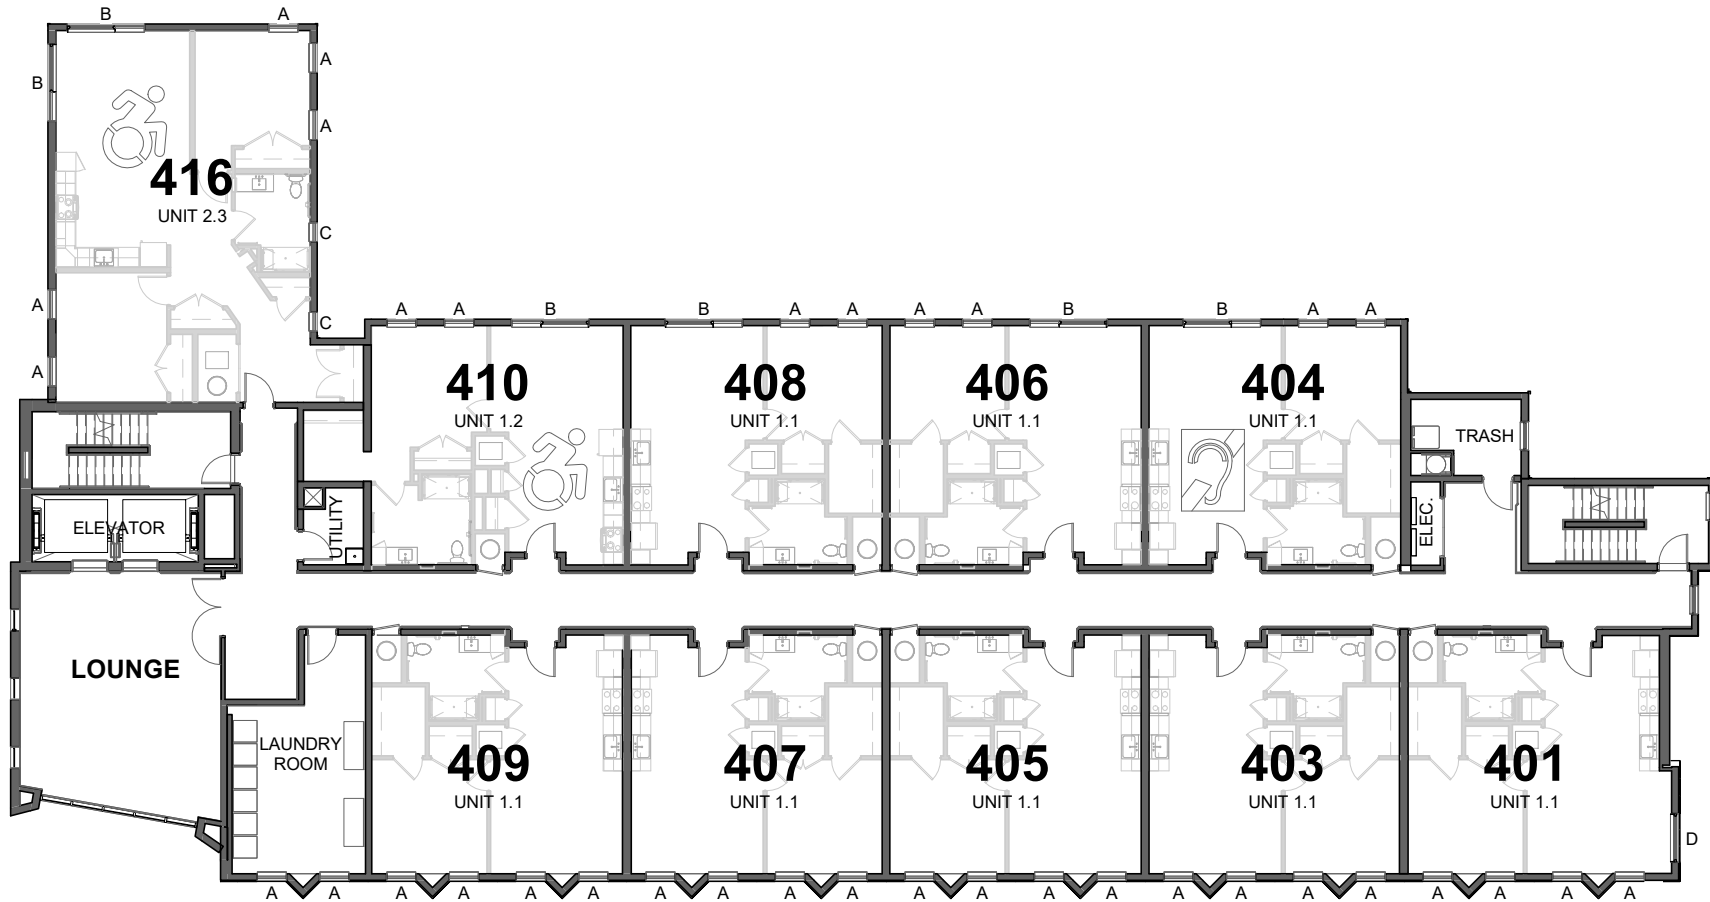

3221 Forbes Avenue
Pittsburgh, PA 15213

Window Legend:
A 3'-0" x 6'-0"
B 8'-0" x 6'-0"
C 2'-0" x 6'-0"
D 5'-0" x 6'-0"

Mosaic Apartments

3221 Forbes Avenue
Pittsburgh, PA 15213

Window Legend:
A 3'-0" x 6'-0"
B 8'-0" x 6'-0"
C 2'-0" x 6'-0"
D 5'-0" x 6'-0"

Mosaic Apartments

3221 Forbes Avenue
Pittsburgh, PA 15213

Window Legend:
A 3'-0" x 6'-0"
B 8'-0" x 6'-0"
C 2'-0" x 6'-0"
D 5'-0" x 6'-0"

Mosaic Apartments

3221 Forbes Avenue
Pittsburgh, PA 15213

Window Legend:
A 3'-0" x 6'-0"
B 8'-0" x 6'-0"
C 2'-0" x 6'-0"
D 5'-0" x 6'-0"

Mosaic Apartments

3221 Forbes Avenue
Pittsburgh, PA 15213

FRONT UNIT SHOWN IN TYPICAL UNIT 1.1 PLAN
NOOKS OMITED AT REAR UNITS.
8'-0" x 6'-0" WINDOW AT LIVING ROOM OF REAR UNITS

UNIT 1.1
642 net square feet