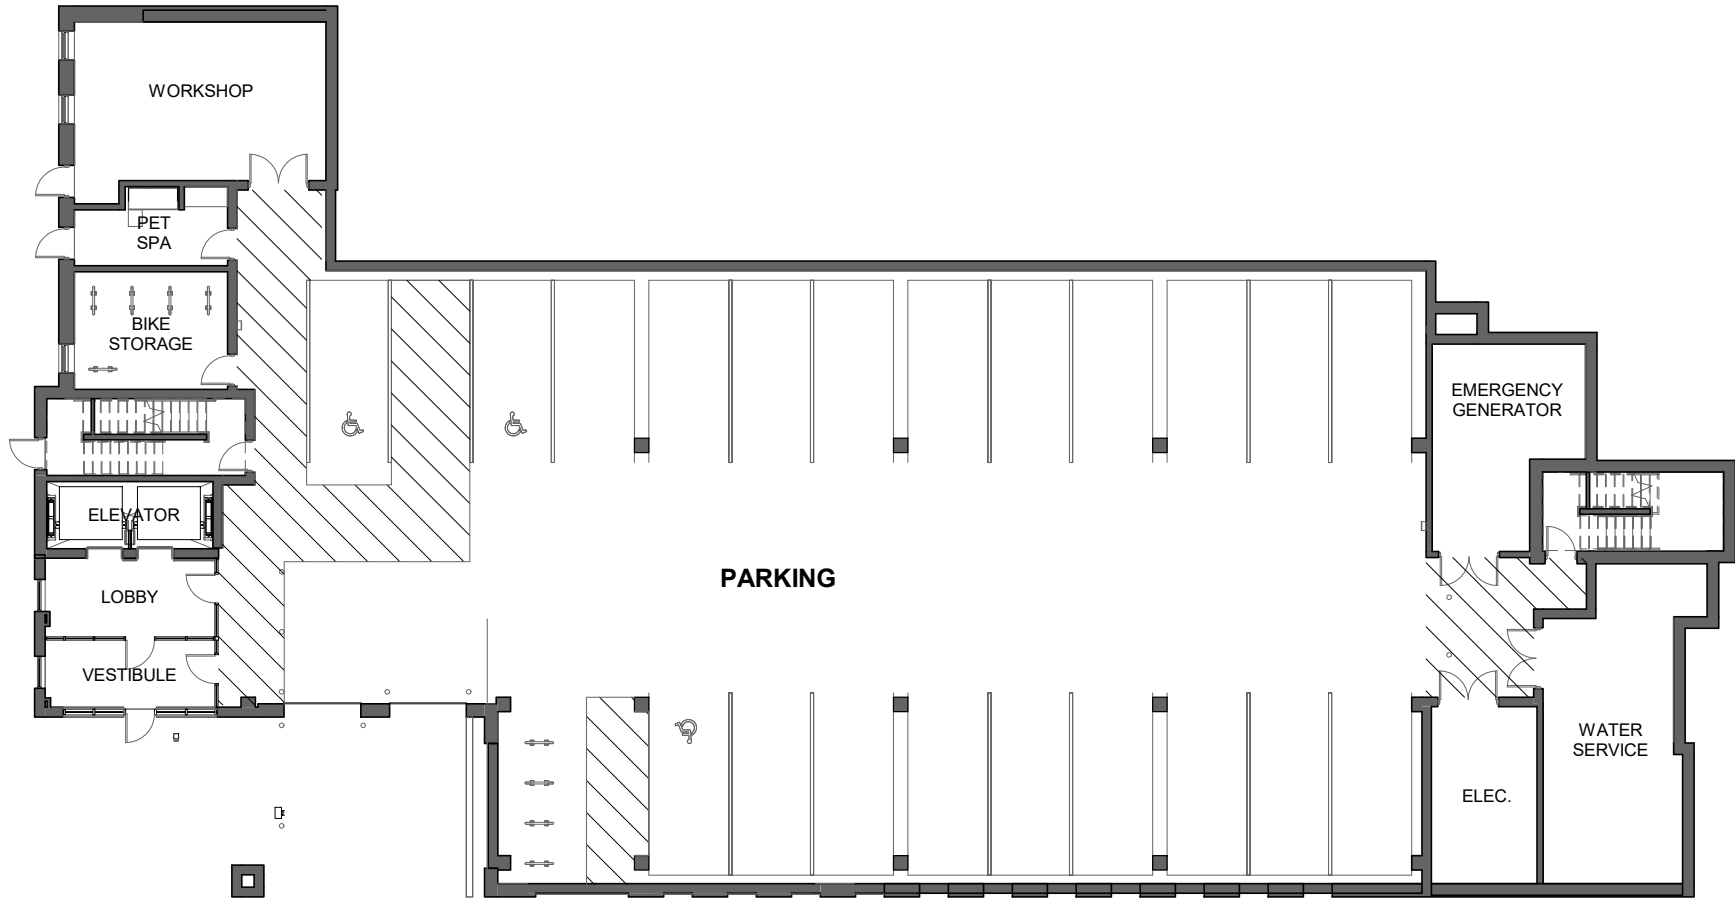

Mosaic Apartments

3221 Forbes Avenue
Pittsburgh, PA 15213