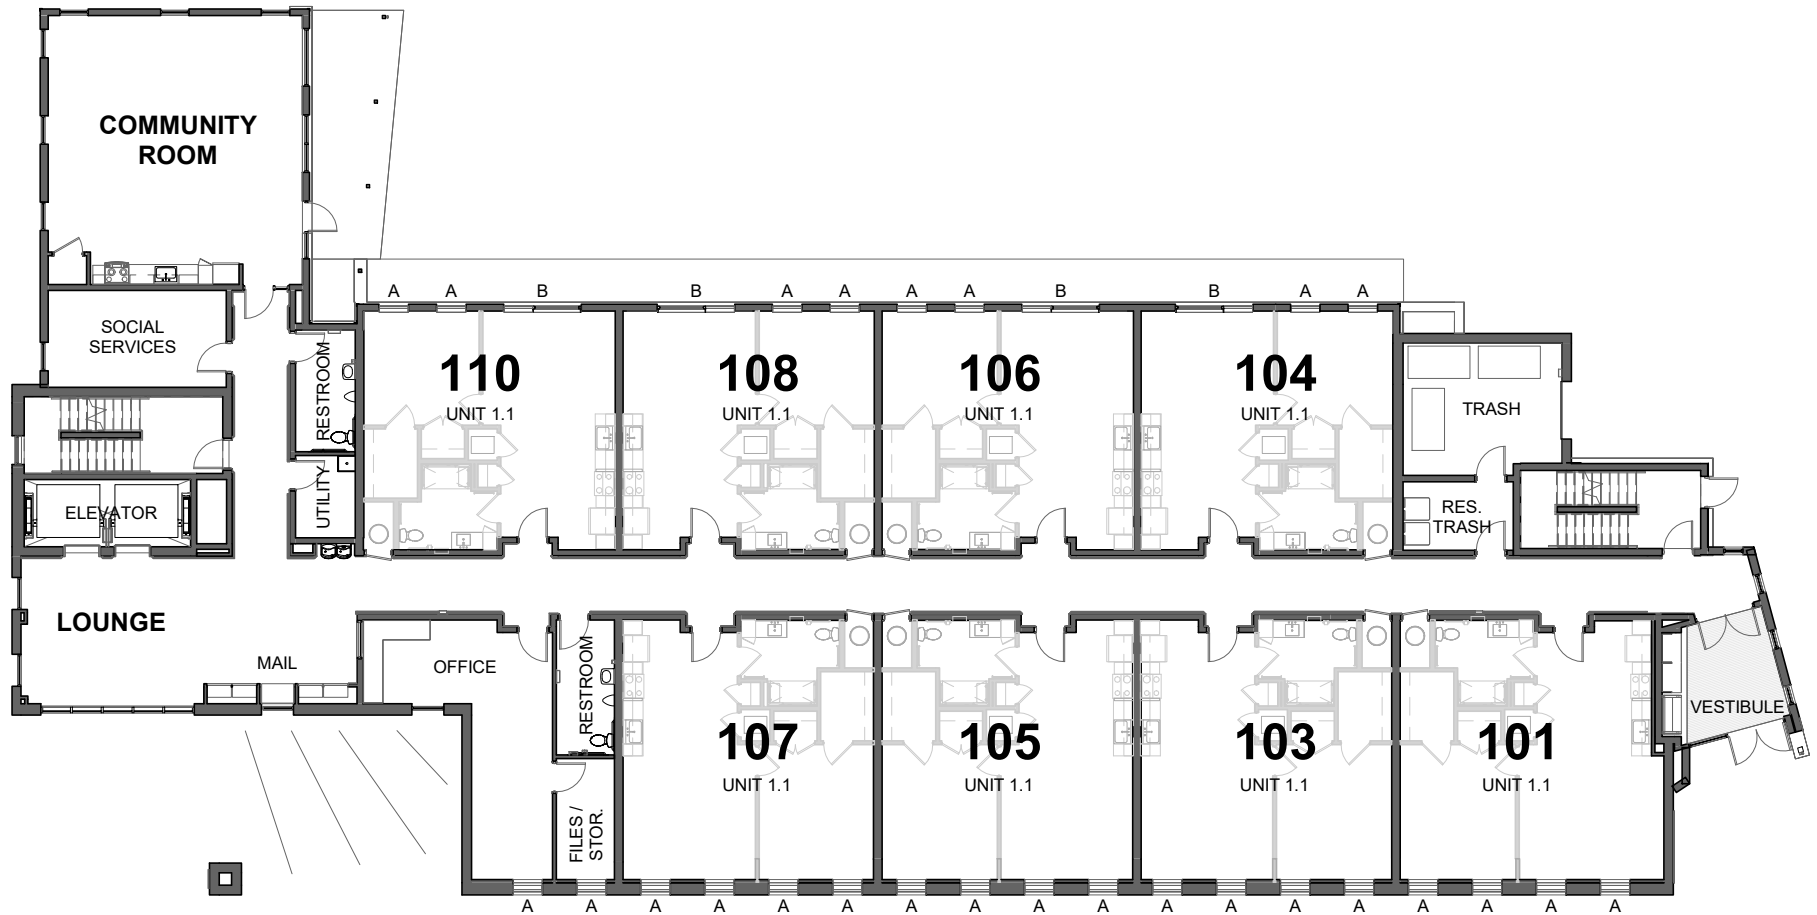

Mosaic Apartments

3221 Forbes Avenue
Pittsburgh, PA 15213

Window Legend:
A 3'-0" x 6'-0"
B 8'-0" x 6'-0"
C 2'-0" x 6'-0"
D 5'-0" x 6'-0"