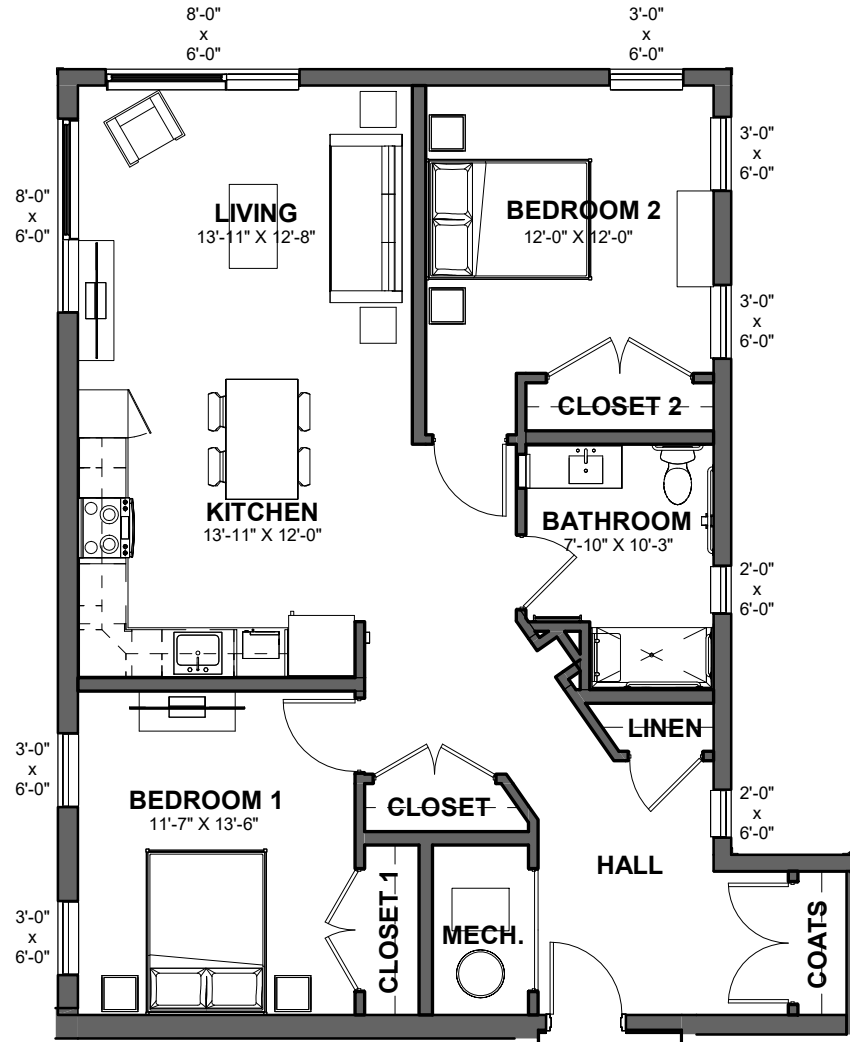

Mosaic Apartments

3221 Forbes Avenue
Pittsburgh, PA 15213

Window Legend:
A 3'-0" x 6'-0"
B 8'-0" x 6'-0"
C 2'-0" x 6'-0"
D 5'-0" x 6'-0"

Mosaic Apartments

3221 Forbes Avenue
Pittsburgh, PA 15213

Window Legend:
A 3'-0" x 6'-0"
B 8'-0" x 6'-0"
C 2'-0" x 6'-0"
D 5'-0" x 6'-0"

Mosaic Apartments

3221 Forbes Avenue
Pittsburgh, PA 15213

FRONT UNIT SHOWN IN TYPICAL UNIT 1.1 PLAN
NOOKS OMITED AT REAR UNITS.
8'-0" x 6'-0" WINDOW AT LIVING ROOM OF REAR UNITS

UNIT 1.1
642 net square feet

Mosaic Apartments

3221 Forbes Avenue
Pittsburgh, PA 15213

UNIT 1.2 - ACCESSIBLE

695 net square feet

Mosaic Apartments

3221 Forbes Avenue
Pittsburgh, PA 15213

UNIT 2.1

963 net square feet

Mosaic Apartments

3221 Forbes Avenue
Pittsburgh, PA 15213

Mosaic Apartments

3221 Forbes Avenue
Pittsburgh, PA 15213

UNIT 2.3 - ACCESSIBLE
1,060 net square feet