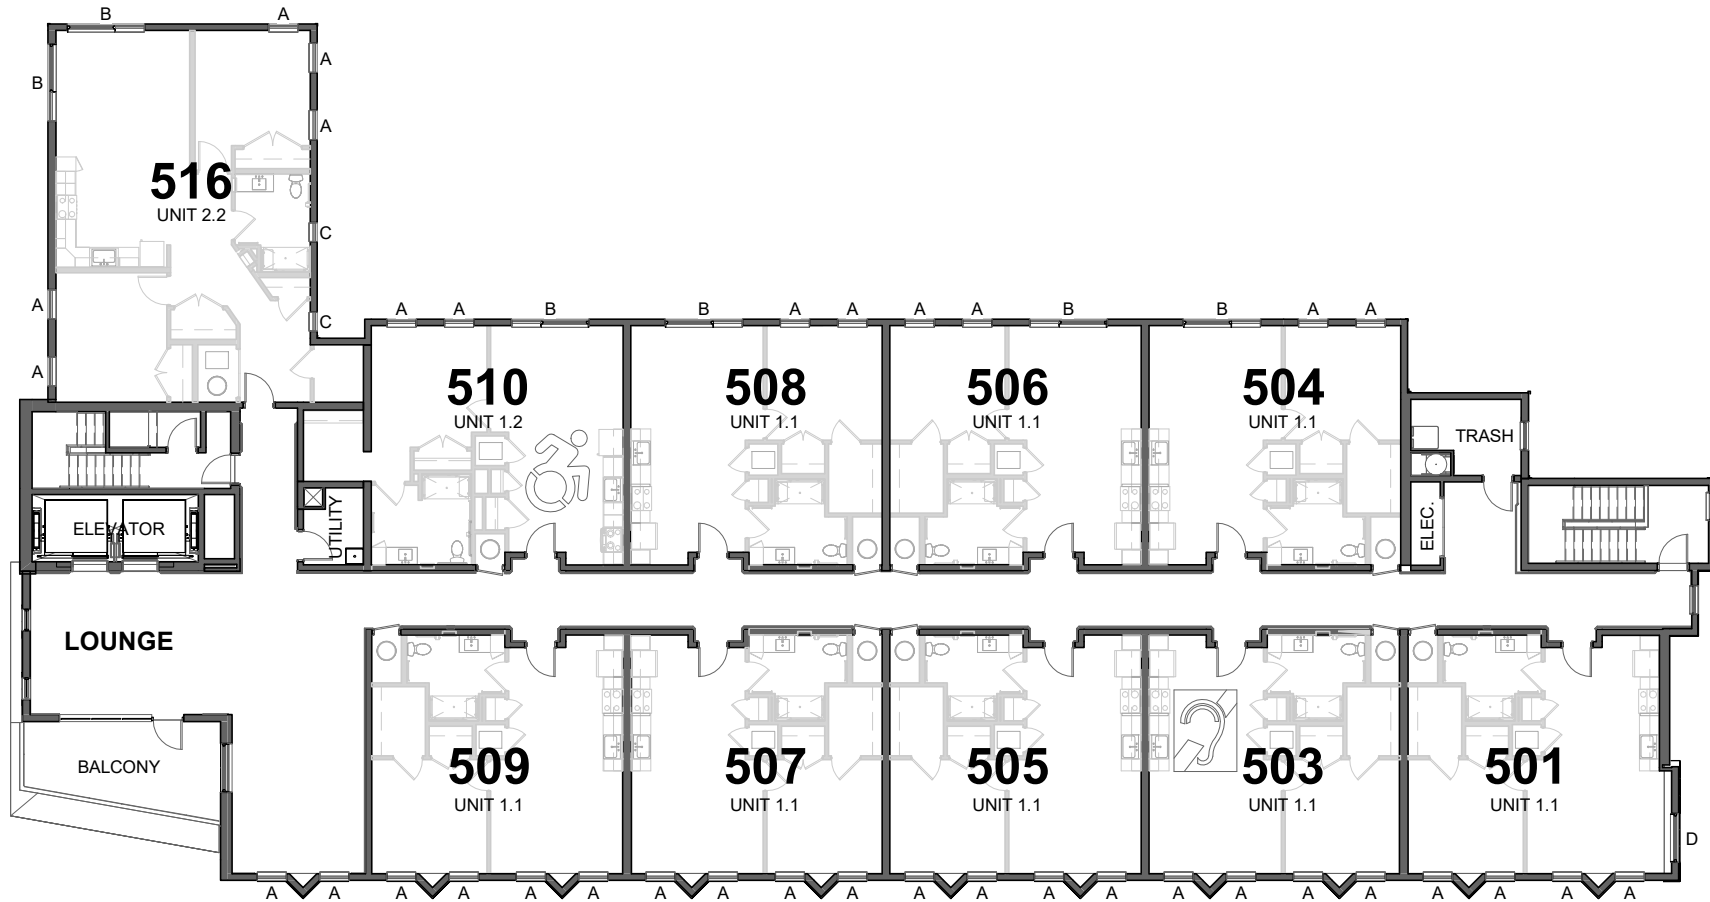

Mosaic Apartments

3221 Forbes Avenue
Pittsburgh, PA 15213

Window Legend:
A 3'-0" x 6'-0"
B 8'-0" x 6'-0"
C 2'-0" x 6'-0"
D 5'-0" x 6'-0"

Mosaic Apartments

3221 Forbes Avenue
Pittsburgh, PA 15213

Window Legend:
A 3'-0" x 6'-0"
B 8'-0" x 6'-0"
C 2'-0" x 6'-0"
D 5'-0" x 6'-0"

Mosaic Apartments

3221 Forbes Avenue
Pittsburgh, PA 15213

FRONT UNIT SHOWN IN TYPICAL UNIT 1.1 PLAN
NOOKS OMITED AT REAR UNITS.
8'-0" x 6'-0" WINDOW AT LIVING ROOM OF REAR UNITS

UNIT 1.1
642 net square feet