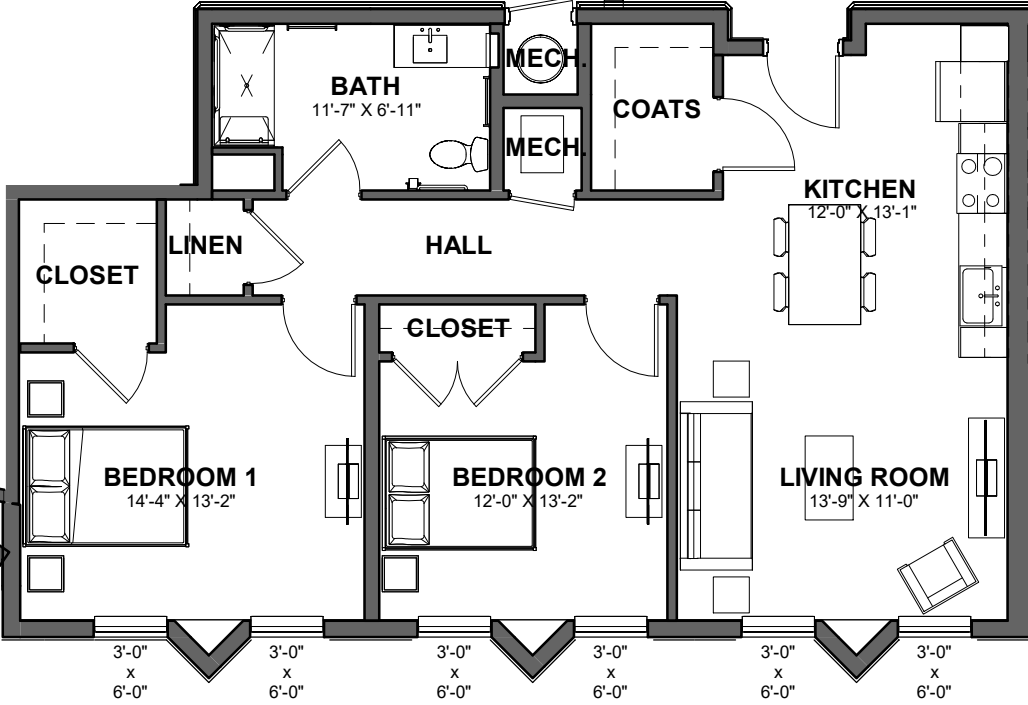

Mosaic Apartments

3221 Forbes Avenue
Pittsburgh, PA 15213

FRONT UNIT SHOWN IN TYPICAL UNIT 1.1 PLAN
NOOKS OMITED AT REAR UNITS.
8'-0" x 6'-0" WINDOW AT LIVING ROOM OF REAR UNITS

UNIT 1.1
642 net square feet

Mosaic Apartments

3221 Forbes Avenue
Pittsburgh, PA 15213

UNIT 1.2 - ACCESSIBLE

695 net square feet

Mosaic Apartments

3221 Forbes Avenue
Pittsburgh, PA 15213

UNIT 2.1

963 net square feet

Mosaic Apartments

3221 Forbes Avenue
Pittsburgh, PA 15213

Mosaic Apartments

3221 Forbes Avenue
Pittsburgh, PA 15213

UNIT 2.3 - ACCESSIBLE
1,060 net square feet