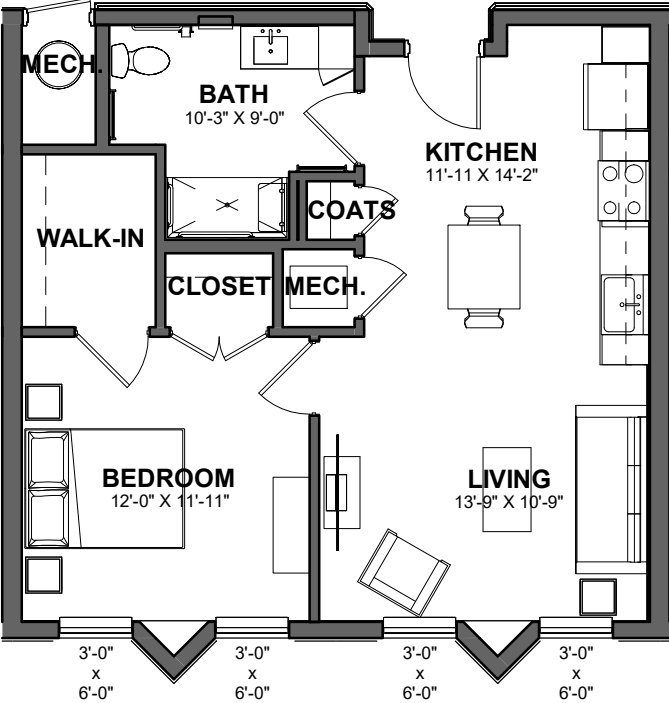

3221 Forbes Avenue
Pittsburgh, PA 15213

Window Legend:
A 3'-0" x 6'-0"
B 8'-0" x 6'-0"
C 2'-0" x 6'-0"
D 5'-0" x 6'-0"

Mosaic Apartments

3221 Forbes Avenue
Pittsburgh, PA 15213

Window Legend:
A 3'-0" x 6'-0"
B 8'-0" x 6'-0"
C 2'-0" x 6'-0"
D 5'-0" x 6'-0"

Mosaic Apartments

3221 Forbes Avenue
Pittsburgh, PA 15213

Window Legend:
A 3'-0" x 6'-0"
B 8'-0" x 6'-0"
C 2'-0" x 6'-0"
D 5'-0" x 6'-0"

Mosaic Apartments

3221 Forbes Avenue
Pittsburgh, PA 15213

Window Legend:
A 3'-0" x 6'-0"
B 8'-0" x 6'-0"
C 2'-0" x 6'-0"
D 5'-0" x 6'-0"

Mosaic Apartments

3221 Forbes Avenue
Pittsburgh, PA 15213

FRONT UNIT SHOWN IN TYPICAL UNIT 1.1 PLAN
NOOKS OMITED AT REAR UNITS.
8'-0" x 6'-0" WINDOW AT LIVING ROOM OF REAR UNITS

UNIT 1.1
642 net square feet

Mosaic Apartments

3221 Forbes Avenue
Pittsburgh, PA 15213

UNIT 1.2 - ACCESSIBLE

695 net square feet

Mosaic Apartments

3221 Forbes Avenue
Pittsburgh, PA 15213

UNIT 2.1

963 net square feet