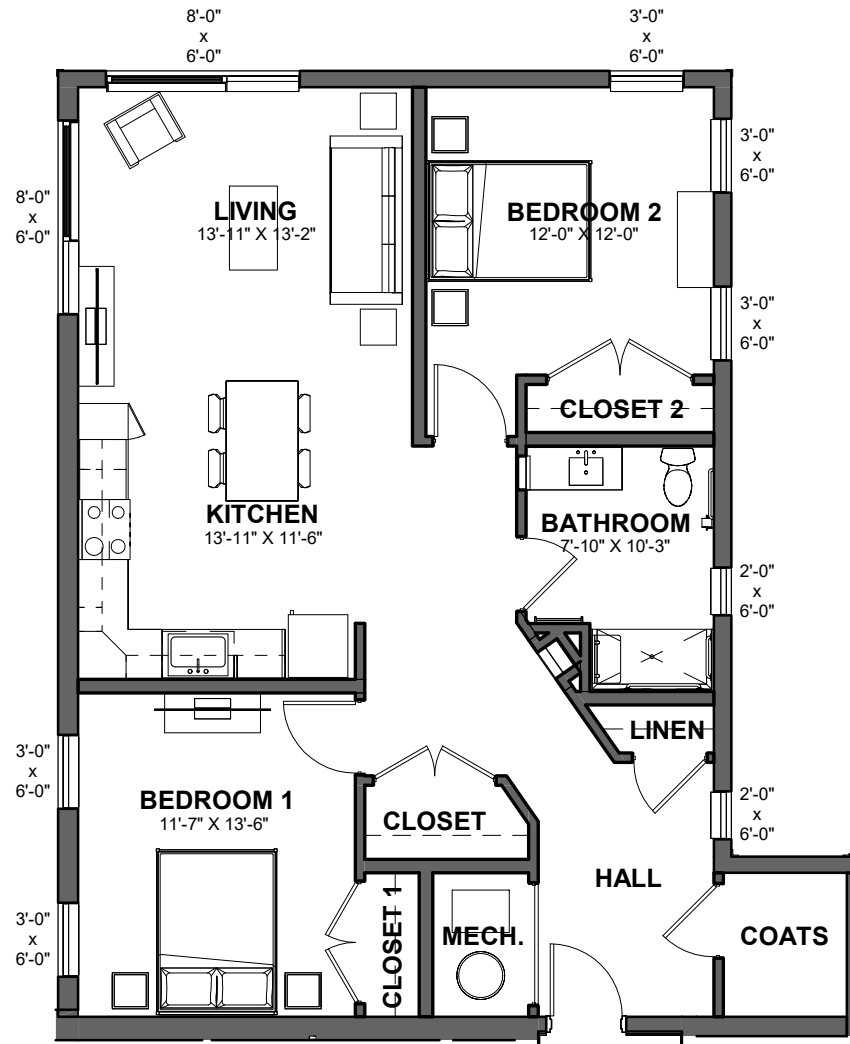

Mosaic Apartments

3221 Forbes Avenue
Pittsburgh, PA 15213

Window Legend:
A 3'-0" x 6'-0"
B 8'-0" x 6'-0"
C 2'-0" x 6'-0"
D 5'-0" x 6'-0"

Mosaic Apartments

3221 Forbes Avenue
Pittsburgh, PA 15213

Window Legend:
A 3'-0" x 6'-0"
B 8'-0" x 6'-0"
C 2'-0" x 6'-0"
D 5'-0" x 6'-0"

Mosaic Apartments

3221 Forbes Avenue
Pittsburgh, PA 15213

FRONT UNIT SHOWN IN TYPICAL UNIT 1.1 PLAN
NOOKS OMITED AT REAR UNITS.
8'-0" x 6'-0" WINDOW AT LIVING ROOM OF REAR UNITS

UNIT 1.1
642 net square feet

Mosaic Apartments

3221 Forbes Avenue
Pittsburgh, PA 15213

UNIT 1.2 - ACCESSIBLE

695 net square feet

Mosaic Apartments

3221 Forbes Avenue
Pittsburgh, PA 15213

UNIT 2.1

963 net square feet

Mosaic Apartments

3221 Forbes Avenue
Pittsburgh, PA 15213

Mosaic Apartments

3221 Forbes Avenue
Pittsburgh, PA 15213

UNIT 2.3 - ACCESSIBLE
1,060 net square feet